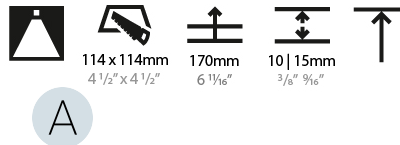

PHYSICAL

Shape: Square
Length (mm): 119
Length (in): 4 11/16
Width (mm): 119
Width (in): 4 11/16
Depth (mm): 150
Depth (in): 5 7/8
Ceiling Thickness (mm): 10 / 12.5 / 15
Ceiling Thickness (in): 3/8 or 1/2 or 9/16
Min. Recessing Depth (mm): 170
Min. Recessing Depth (in): 6 11/16
Light Distribution: Downlight
Weight (kg): 0.69
Weight (lbs): 1.5
Fixture Finish: SSR / BKV / CWI / CRY / HAB / LAG / UFT / ITA / RUA / RUR / MIC / FTG / MYG / TWT / LOD / PUS / FRO / FUP / KIA / POP / BLS / SPG / MEY / GOH / GUM / CHC / COM / ABZ / JAG / OBR / MOS / ROR
Fixture Material: Aluminum Die Cast
Cut-out Measurements: 114mm / 4 1/2" x 114mm / 4 1/2"

ELECTRICAL

Lamp Type: LED (Zhaga Standard)
Input Wattage (W): 16.5
Total Output Wattage (W): 14
Dimming: Tri-Mode (Non-Dimming and Phase Dimming (120Vac only) and 0-10V Dimming)
Driver Included: No
Driver Location: Recessed Housing
Driver Type: Constant Current - Universal
Driver Class: Class 2
Input Voltage (V): 120 - 277
Constant Current (MA): 350

LED

Number of LEDs: 1
Color Temperature (°K): 2700 / 3000 / 3500 / 4000
Max. Delivered Lumen (lm): 940 / 980 / 1029 / 1050
Nominal Lumen (lm): 1386 / 1438 / 1511 / 1542
CRI: >90 CRI
Lamp Life (hrs): 50000

OPTICAL

Reflector: 20 / 40 / 60

RATINGS AND CERTIFICATIONS

Certified By: Certified for North American Standards
IP rating: IP20