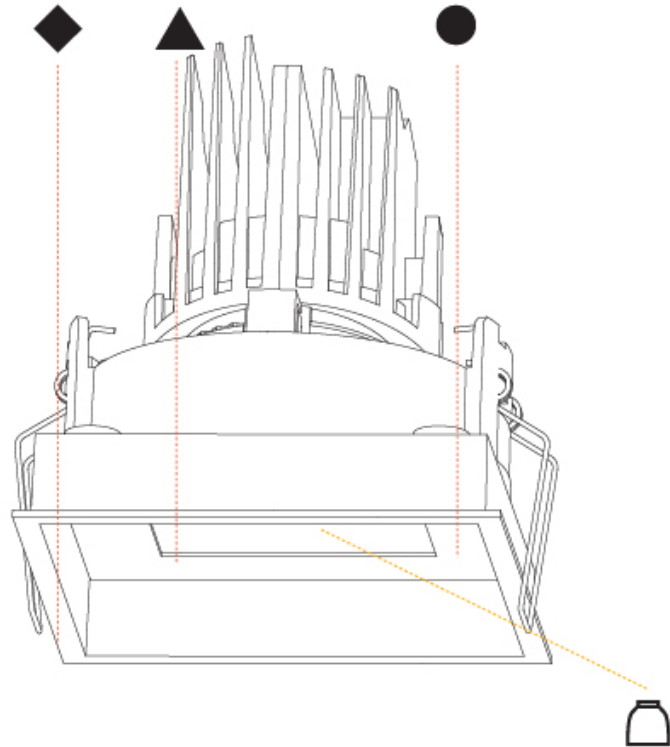

BIONIQ SQUARE ADJUSTABLE COMFORT RECESSED

A35362-

For Color / Finish Chart & Symbology see Appendix or product page downloadable area.

	27K	35K	30K	40K	°K
Color Temperature	2700K	3500K	3000K	4000K	
Reflector	20	40	60		
	20°	40°	60°		

ORDER-EXAMPLE: °K
L3XXXX- 02 02 02 30K 20
Black Black Black 3000K 20°