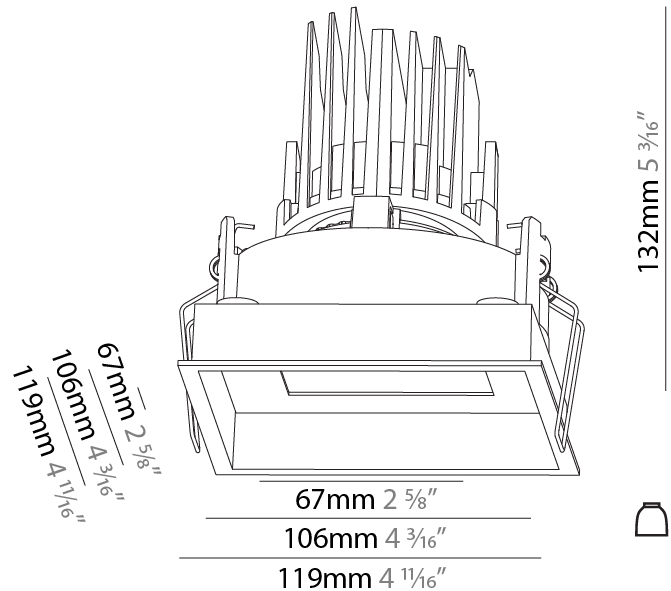

PHYSICAL

Shape: Square
Length (mm): 119
Length (in): 4 11/16
Width (mm): 119
Width (in): 4 11/16
Depth (mm): 132
Depth (in): 5 3/16
Ceiling Thickness (mm): 10 / 12.5 / 15
Ceiling Thickness (in): 3/8 or 1/2 or 9/16
Min. Recessing Depth (mm): 150
Min. Recessing Depth (in): 5 7/8
Light Distribution: Adjustable / Downlight
Weight (kg): 0.607
Weight (lbs): 1.34
Fixture Finish: SSR / BKV / CWI / CRY / HAB / LAG / UFT / ITA / RUA / RUR / MIC / FTG / MYG / TWT / LOD / PUS / FRO / FUP / KIA / POP / BLS / SPG / MEY / GOH / GUM / CHC / COM / ABZ / JAG / OBR / MOS / ROR
Fixture Material: Aluminum Die Cast
Cut-out Measurements: 114mm / 4 1/2" x 114mm / 4 1/2"

ELECTRICAL

Lamp Type: LED (Zhaga Standard)
Input Wattage (W): 16.5
Total Output Wattage (W): 14
Dimming: Tri-Mode (Non-Dimming and Phase Dimming (120Vac only) and 0-10V Dimming)
Driver Included: No
Driver Location: Recessed Housing
Driver Type: Constant Current - Universal
Driver Class: Class 2
Input Voltage (V): 120 - 277
Constant Current (MA): 500

LED

Number of LEDs: 1
Color Temperature (°K): 2700 / 3000 / 3500 / 4000
Max. Delivered Lumen (lm): 940 / 980 / 1029 / 1050
Nominal Lumen (lm): 1386 / 1438 / 1511 / 1542
CRI: >90 CRI

OPTICAL

Reflector: 20 / 40 / 60
Adjustability: Rotational 355°; Tilt 30°

RATINGS AND CERTIFICATIONS

Certified By: Certified for North American Standards
IP rating: IP20